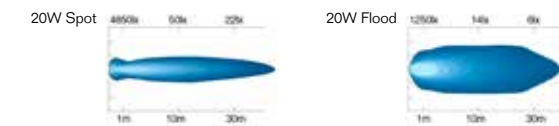

LED LIGHT BARS

Ideal for ATVs, wakeboard, pontoon boats and commercial vessels where additional lighting is required for night time activities. Made of a high quality die cast aluminum, which provides excellent heat dissipation, these outdoor rugged construction floods are available in a white or black corrosion resistant paint finish. Your choice of specialized optics includes spot, flood and combo spot/flood type distribution patterns. Silicone gasket ensures a positive seal and waterproof IP67 rating. Up to 30,000 hours plus lifespan.