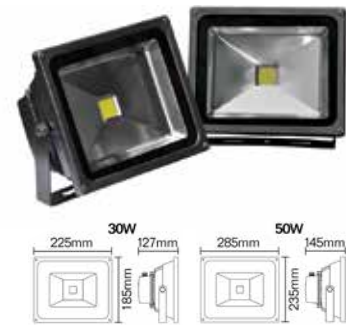

LED FLOOD LIGHTS

Ideal for general area type lighting and commercial vessels where deck lighting is paramount these outdoor 30 watt and 50 watt LEDs offer maintenance free floodlighting. High quality aluminum housing provides great heat dissipation with corrosion resistant paint finish (inc. salt spray) and stainless steel bolts and screws. Tempered glass lens and silicone gasket ensure a positive seal and waterproof IP67 rating. High quality USA made LEDs offer long life and reliable operation. Beam pattern is a 120-degree lighting angle. 120/240-volt fixtures are UL and cUL certified.

All fixtures are supplied with Cree LEDs except the LED-SL18 Series which is supplied with Epistar LEDs
 Pure white colour temperature 6000K
 Stainless Steel Hardware

LOW PROFILE LED

These sleek, low profile rugged construction floods are ideal for ATVs, wakeboard, cruisers and pontoon boats. Made of a high quality die cast aluminum, available in a white or black corrosion resistant paint finish, the housing provides excellent heat dissipation and die cast lens frame. The clear lens is made in polycarbonate, for durability, with a choice of specialized optics including spot or flood type distribution pattern. Vibration free mounting bracket with stainless steel hardware combined with high performance silicone gasketing system ensures an IP68 enclosure rating for waterproof, dustproof, and shockproof. Up to 30,000 hours plus lifespan.