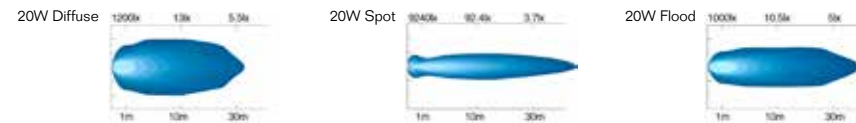

LED FLOOD LIGHTS

Ideal for general area type lighting and commercial vessels where deck lighting is paramount these outdoor 30 watt and 50 watt LEDs offer maintenance free floodlighting. High quality aluminum housing provides great heat dissipation with corrosion resistant paint finish (inc. salt spray) and stainless steel bolts and screws. Tempered glass lens and silicone gasket ensure a positive seal and waterproof IP67 rating. High quality USA made LEDs offer long life and reliable operation. Beam pattern is a 120-degree lighting angle. 120/240-volt fixtures are UL and cUL certified.

HIGHLIGHT YOUR RECREATIONAL EXPERIENCE

PERFORMANCE LED

Ideal for ATVs, wakeboard, cruisers and pontoon boats these outdoor rugged construction floods are made of a high quality die cast aluminum. Available in a white or black corrosion resistant paint finish, the housings provide excellent heat dissipation and die cast lens frame. Choice of specialized optics include diffuse, spot or flood type distribution patterns, with lens made in polycarbonate. Vibration free mounting bracket with stainless steel hardware combined with high performance silicone gasketing system ensures an IP68 enclosure rating for waterproof, dustproof, and shockproof. Up to 30,000 hours plus lifespan.

SL-20 SERIES

Part Number	Housing Colour	Optics	Watts	Raw Lumens	AMP Draw at 12v DC	Voltage	# of Cree LEDs	IP Rating
LED-SL-20-D-WH	White	Diffuse	20 W	1440	1.67 A	10 to 30v DC	4	IP68
LED-SL-20-S-WH	White	Spot	20 W	1440	1.67 A	10 to 30v DC	4	IP68
LED-SL-20-F-WH	White	Flood	20 W	1440	1.67 A	10 to 30v DC	4	IP68
LED-SL-20-D-BL	Black	Diffuse	20 W	1440	1.67 A	10 to 30v DC	4	IP68
LED-SL-20-S-BL	Black	Spot	20 W	1440	1.67 A	10 to 30v DC	4	IP68
LED-SL-20-F-BL	Black	Flood	20 W	1440	1.67 A	10 to 30v DC	4	IP68