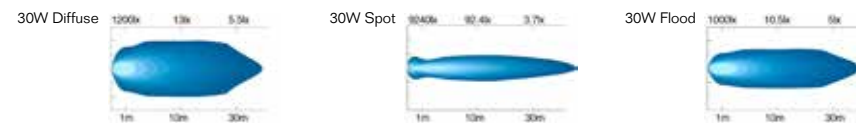

HIGHLIGHT YOUR RECREATIONAL EXPERIENCE

PERFORMANCE LED

Ideal for ATVs, wakeboard, cruisers and pontoon boats these outdoor rugged construction floods are made of a high quality die cast aluminum. Available in a white or black corrosion resistant paint finish, the housings provide excellent heat dissipation and die cast lens frame. Choice of specialized optics include diffuse, spot or flood type distribution patterns, with lens made in polycarbonate. Vibration free mounting bracket with stainless steel hardware combined with high performance silicone gasketing system ensures an IP68 enclosure rating for waterproof, dustproof, and shockproof. Up to 30,000 hours plus lifespan.

SL-20 SERIES

Part Number	Housing Colour	Optics	Watts	Raw Lumens	AMP Draw at 12v DC	Voltage	# of Cree LEDs	IP Rating
LED-SL-20-D-WH	White	Diffuse	20 W	1440	1.67 A	10 to 30v DC	4	IP68
LED-SL-20-S-WH	White	Spot	20 W	1440	1.67 A	10 to 30v DC	4	IP68
LED-SL-20-F-WH	White	Flood	20 W	1440	1.67 A	10 to 30v DC	4	IP68
LED-SL-20-D-BL	Black	Diffuse	20 W	1440	1.67 A	10 to 30v DC	4	IP68
LED-SL-20-S-BL	Black	Spot	20 W	1440	1.67 A	10 to 30v DC	4	IP68
LED-SL-20-F-BL	Black	Flood	20 W	1440	1.67 A	10 to 30v DC	4	IP68

SL-30 SERIES

Part Number	Housing Colour	Optics	Watts	Raw Lumens	AMP Draw at 12v DC	Voltage	# of Cree LEDs	IP Rating
LED-SL-30-D-WH	White	Diffuse	30 W	3600	2.5 A	10 to 30V DC	6	IP68
LED-SL-30-S-WH	White	Spot	30 W	3600	2.5 A	10 to 30V DC	6	IP68
LED-SL-30-F-WH	White	Flood	30 W	3600	2.5 A	10 to 30V DC	6	IP68
LED-SL-30-D-BL	Black	Diffuse	30 W	3600	2.5 A	10 to 30V DC	6	IP68
LED-SL-30-S-BL	Black	Spot	30 W	3600	2.5 A	10 to 30V DC	6	IP68
LED-SL-30-F-BL	Black	Flood	30 W	3600	2.5 A	10 to 30V DC	6	IP68